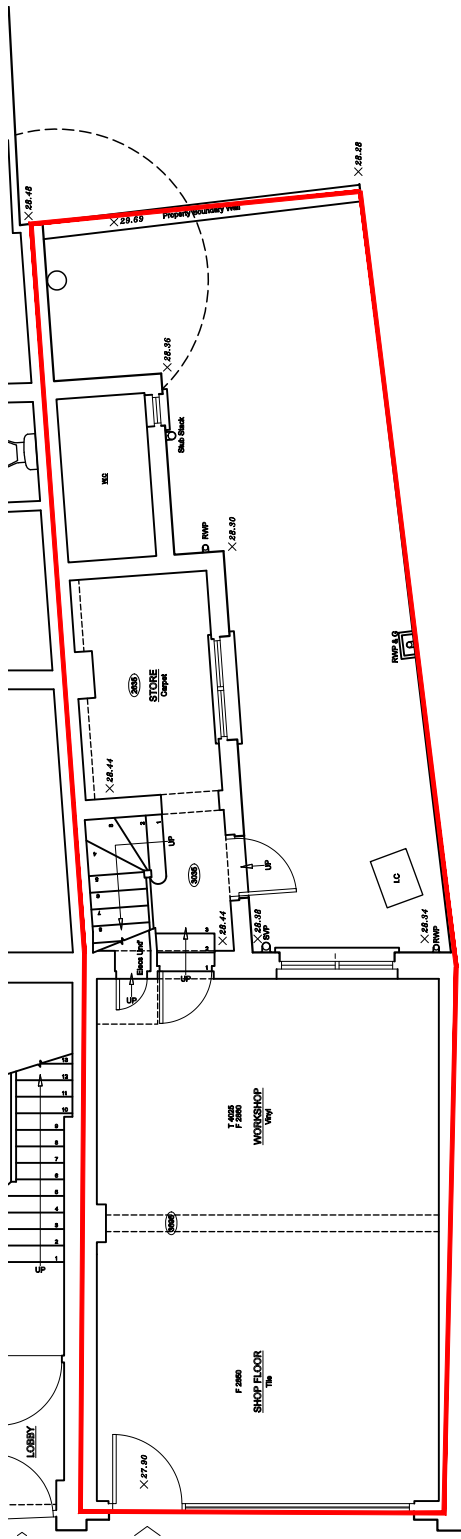

1:1250@A4

Ground Floor Plan

First Floor Plan

Site: 336 Balham High Rd Tooting Bec,
London SW17 7AA

STAPLETON LONG
Estate Agents & Chartered Surveyors EST 1907
020 8670 9111
www.stapleton-long.co.uk

Dwg. No. Br336/001

Scale: 1:100

Date: Nov 2023