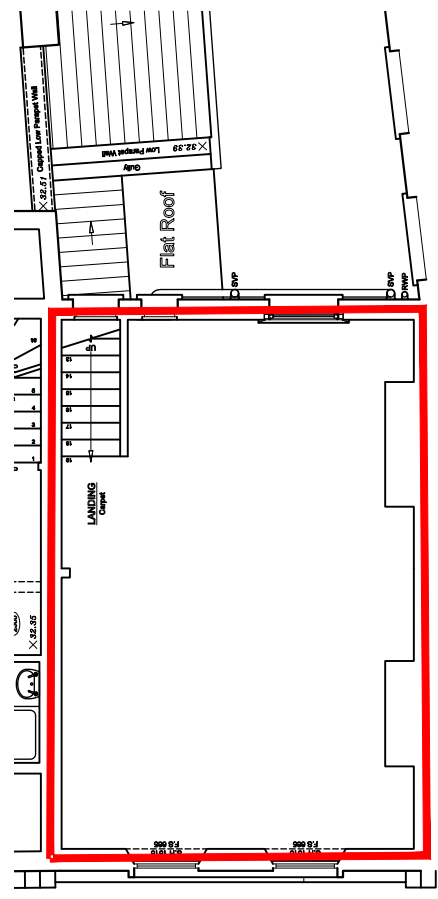

1:1250@A4

Ground Floor Plan

First Floor Plan

Site: 336 Balham High Rd Tooting Bec,
London SW17 7AA

STAPLETON LONG
Estate Agents & Chartered Surveyors EST 1907
020 8670 9111
www.stapleton-long.co.uk

Dwg. No. Br336/001

Scale: 1:100

Date: Nov 2023